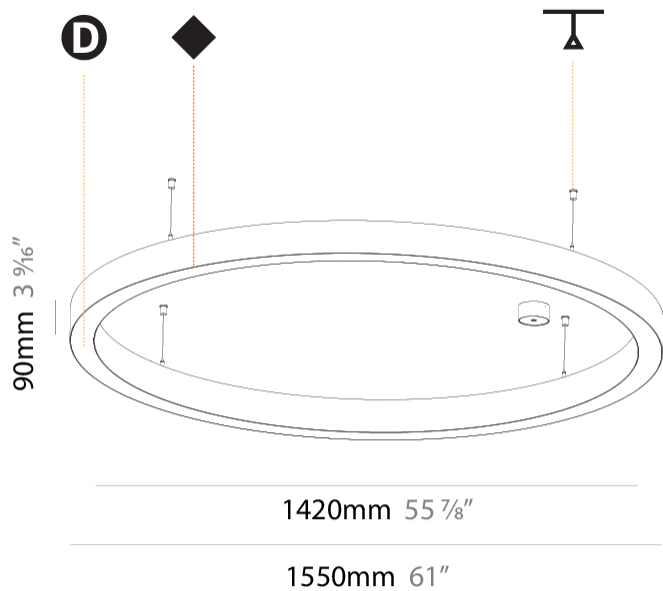

GENERAL

Series: Glorious
Subseries: Glorious Slim
Brand: Prolicht
Division: Architectural
Mounting Type: Suspension
Mounting Location: Ceiling
Subcategory: Ambient

PHYSICAL

Shape: Round
Diameter (mm): 1550
Diameter (in): 61
Depth (mm): 90
Depth (in): 3 9/16
Max. Overall Height (mm): 2090
Max. Overall Height (in): 82 5/16
Light Distribution: Direct
Weight (kg): 14.447
Weight (lbs): 31.78
Diffuser: PMMA - Opal or Micro-Prism
Fixture Finish: SSR / BKV / CWI / CRY / HAB / UFT / ITA / RUA / FTG / MYG / LOD / PUS / FRO / FUP / KIA / POP / BLS / SPG / MEY / GOH / GUM / CHC / COM / ABZ / JAG / OBR / MOS / ROR
Fixture Material: Aluminum
Cable Details: 2000mm or 6000mm Transparent Cable

ELECTRICAL

Lamp Type: LED (Zhaga Standard)
Input Wattage (W): 112
Total Output Wattage (W): 96
Dimming: Tri-Mode (Non-Dimming and Phase Dimming (120Vac only) and 0-10V Dimming)
Driver Included: Yes
Driver Location: Integrated
Driver Type: Constant Current - Universal
Driver Class: Class 2
Input Voltage (V): 120 - 277
Constant Current (MA): 350

LED

Color Temperature (*K): 3000 / 3500 / 4000
Max. Delivered Lumen (lm): 13580 / 13857 / 14140
CRI: >80 CRI
Efficiency (%): 88
Lamp Life (hrs): 50000

OPTICAL

RATINGS AND CERTIFICATIONS

Certified By: Certified for North American Standards
IP rating: IP20